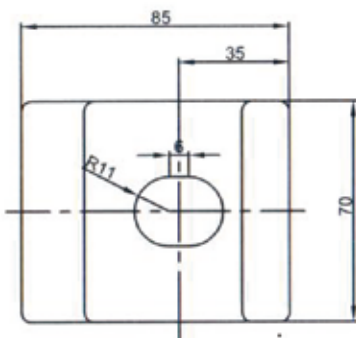

① Bolt

② Rail clamp single

	-	FIRST ISSUE	-	-	-	-
REV	DATE	REASON OF REVISION	PREP'D	CHK'D	RV'D	APP'D
TITLE		Rail clamp single 73kg			SCALE	
		SINGLE CLAMP TYPE			N/S	
DRAWN	DESIGNED	CHECKED	APPROVED	REP. DRAWING		
J.H.K	-	-	-			
진호이스트크레인(주)			JD - SC - 73 - 01			
T : 031) 353-0300						
F : 031) 353-0053						